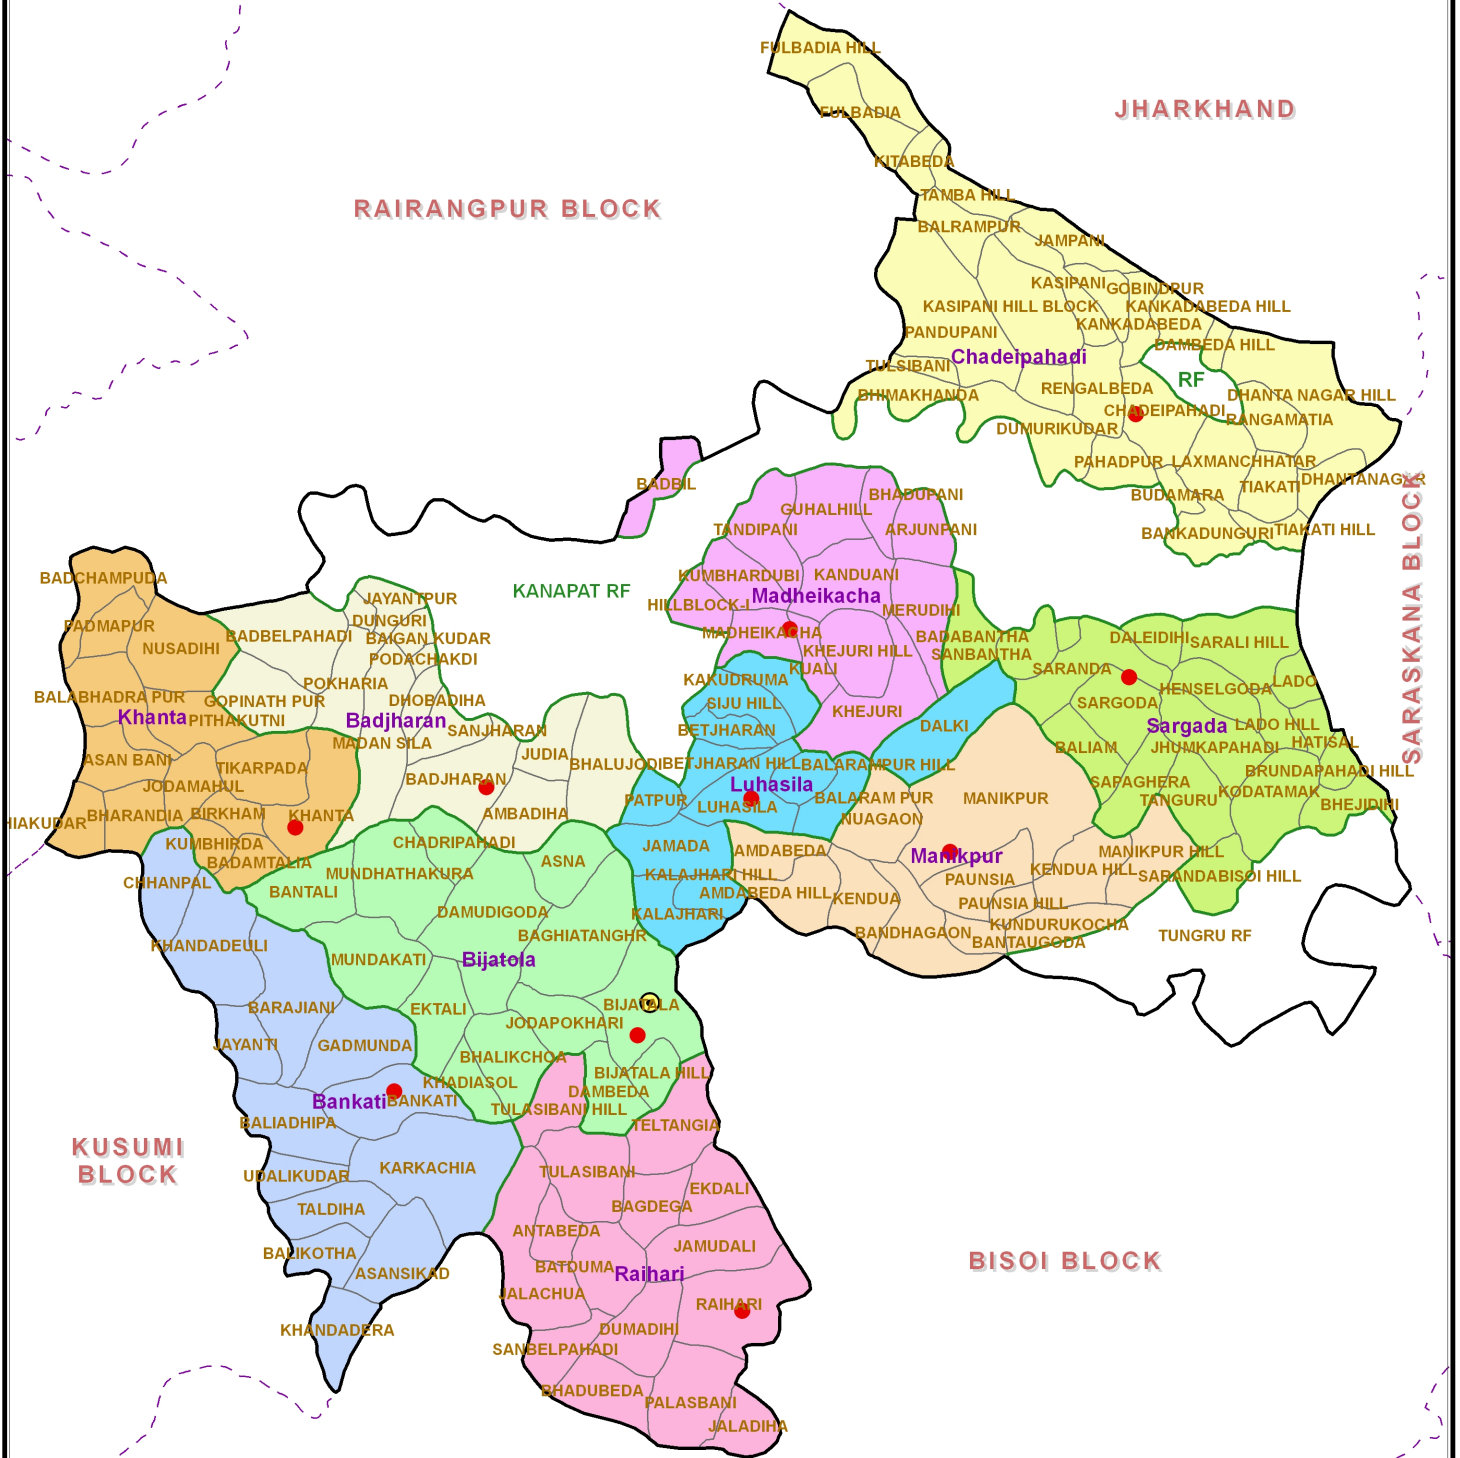

GRAM PANCHAYAT

BIJATOLA BLOCK MAYURBHANJ DISTRICT

Map Composed/By :
GIS Division,
NIC, Bhubaneswar

INDIA			ODISHA			MAYURBHANJ			LEGEND								
												Data Source : District Administration					